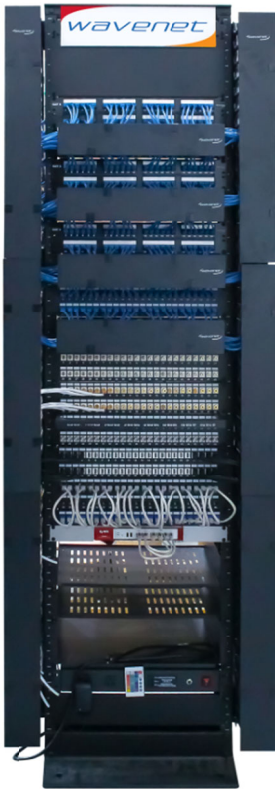

3U 15" Vented Bottom, Single-Sided Rack Shelf

Product Detail

Application

Overview

Wavenet 3U 15" Vented Bottom, Single-Sided Rack Shelf - 19" 3U Wide Rack-mountable - Black Powder Coat - Cold-rolled Steel (CRS) - 75 lbs. Maximum Weight Capacity

Features

- 3U vented bottom, single-sided 15" deep
- Compatible with standard 19 inch wide equipment
- Rack shelf for supporting objects up to 75lbs
- Compatible with standard 19 inch racks
- Used with 2-Post, 4-Post Racks, cabinets and wall racks
- Made from 16 gauge cold roll steel (CRS)
- Black powder coat finish

Standards & Compliance

- RoHS
- EIA/ECA-310-E

Package Includes

- 3U 15" Vented Bottom, Single-Sided Rack Shelf, 1 PC.
- #12-24 Mounting Screw, 8 PCS.

Part Number	U Size	Type	Package
SHELF-15SSV-N	3U	Vented Bottom & Single-Sided	Single Pack