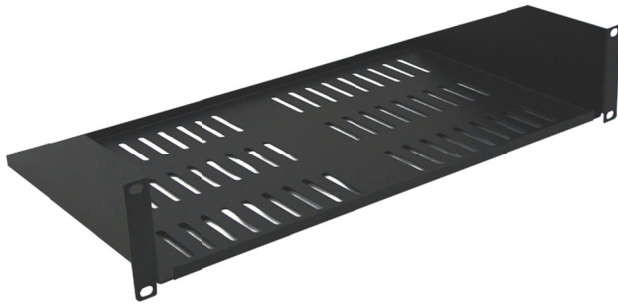

2U 10" Vented Bottom, Side-Sided Rack Shelf

Product Detail