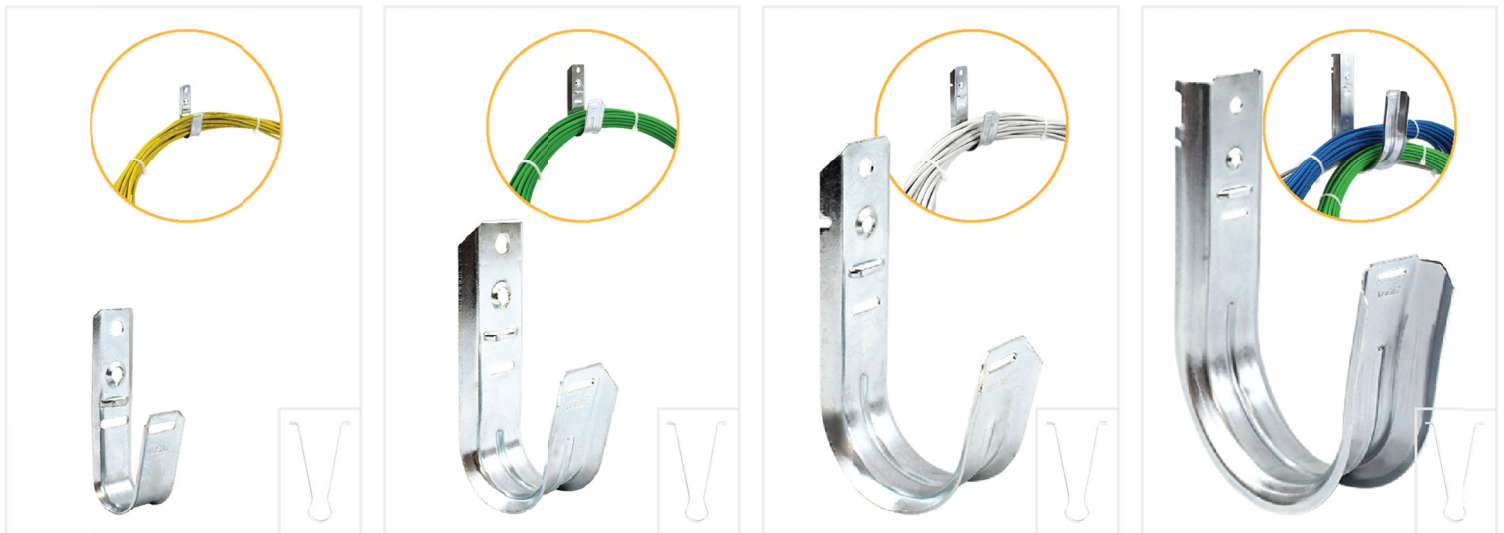

## J-Hooks, Wall Mount Style (25-Packs)

### ORDERING INFORMATION

PART#	SIZE (DIAMETER)	MOUNTING STYLE	CAT5E Cable CAPACITY	CAT6 Cable CAPACITY	CAT6A Cable CAPACITY	ROD SIZE	WIRE SIZE	STATIC LOAD	PACKAGE
JHWM34	3/4"	WALL MOUNT	15	10	5	N/A	N/A	60 LBS.	25-PACK
JHWM13	1 5/16"	WALL MOUNT	50	40	25	N/A	N/A	60 LBS.	25-PACK
JHWM02	2"	WALL MOUNT	90	60	35	N/A	N/A	60 LBS.	25-PACK
JHWM04	4"	WALL MOUNT	330	220	80	N/A	N/A	60 LBS.	25-PACK

### Features

- Designed for use in areas with flat surface or wall mount
- Provide proper support for CAT5E/6/6A, fiber optic and low-voltage cabling
- Ideal for multi-applications usage such as new constructions or structural attachment
- Cost-saving alternatives compared to more expensive cable tray or ladder rack runway systems
- Designed with wall mount holes, hook and loop, cable tie knockouts and cable retainer clips
- Complies with TIA-568-C/569-C and ISO/IEC 14763-2 requirements
- Made from 18 gauge galvanized steel
- Packaged in 25 packs