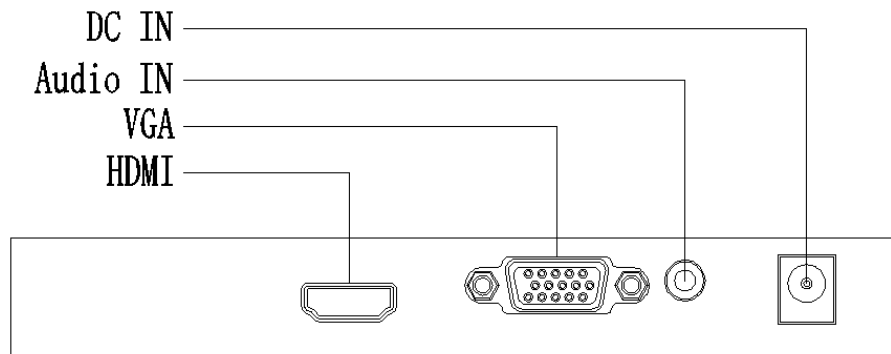

## Key Features

- True color display
- Resolution is up to at 1920\*1080
- Wide view of field:178°(H)/ 178°(V)
- Specific menu design, which is simple to operate
- Support 7\*24 working and lower power consumption
- Adaptively recognize signal
- VESA stand bracket
- Support multiply language

## Specifications

Model	MW3222-V
<b>Display</b>	
Display Type	LED Backlight
Screen Size	21.5"
Pixel Pitch(mm)	0.248*0.248
Max Resolution	1920*1080
Brightness	250 cd/m <sup>2</sup>
Contrast	3000:1
Response Time	5ms
color	16.7M
Viewing Angle	Horizontal 178°, Vertical 178°
<b>Interface</b>	
VGA	1
HDMI	1
Audio In	1
<b>Audio</b>	
Audio Input	1, 3.5 mm mini-jack
Speaker	2*1.5W
<b>OSD</b>	
Multi- Language	8 (English, France, Spanish, German ,Russia, Korea ,Japanese ,Simplified Chinese)
<b>Mounting</b>	
VESA	100mm*100mm
<b>General</b>	
Power supply	DC 12V, 2A
Consumption	≤22 W(on) ≤0.5 W(Standby)
Operation Temperature	0°C ~ 40 °C
Operating Humidity	20%~85% (No Condensation)
Storage Temperature	-20°C ~ 60°C
Storage Humidity	0%~90% (No Condensation)
Dimension (W*H*D)	508.02mm*307.9mm*40.1mm(No Pedestal) 508.02mm*392.87mm*200mm(With Pedestal)
Weight	Net Weight:2.3Kg Gross Weight:3.4Kg
<b>Accessory</b>	
Standard	HDMI cable, Adapter& power cable, Pedestal ,Quick Guide
Optional	Hanging bracket

Appearance

Dimensions

## Interfaces