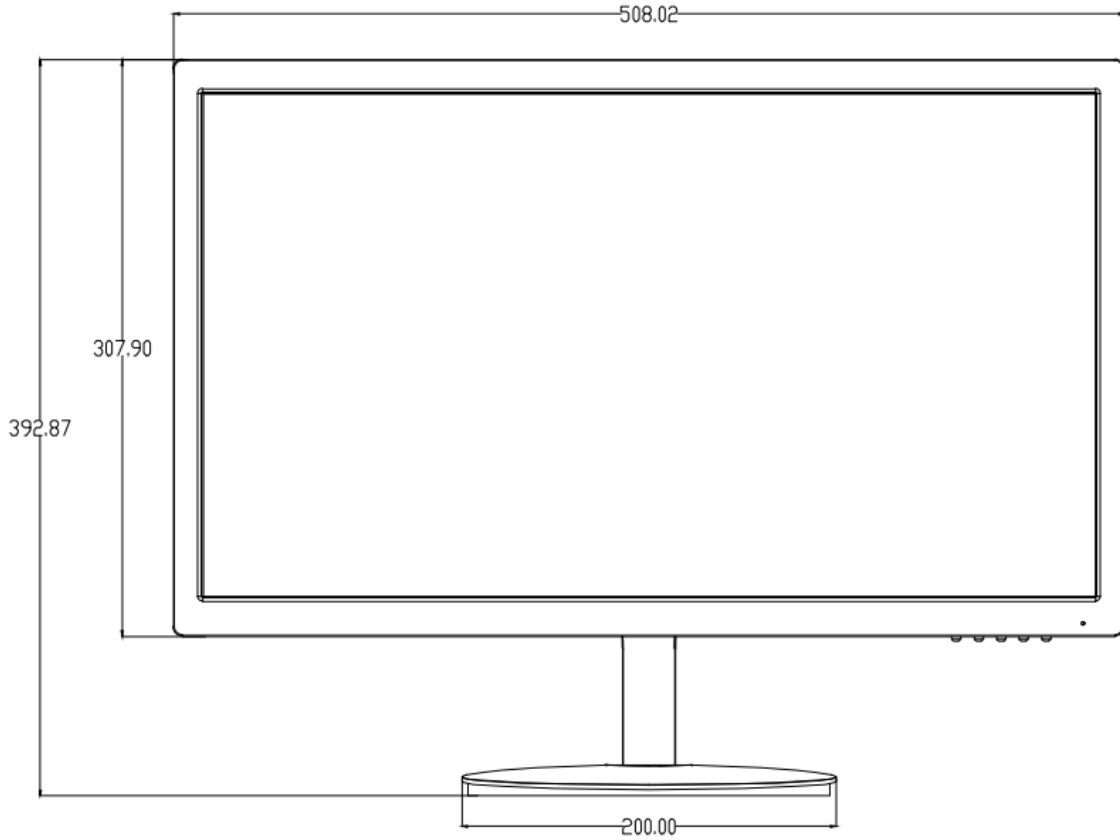

## Key Features

- True color display
- Resolution is up to at 1920\*1080
- Wide view of field:178°(H)/ 178°(V)
- Specific menu design, which is simple to operate
- Support 7\*24 working and lower power consumption
- Adaptively recognize signal
- VESA stand bracket
- Support multiply language

## Specifications

Model	MW3222-V
<b>Display</b>	
Display Type	LED Backlight
Screen Size	21.5"
Pixel Pitch(mm)	0.248*0.248
Max Resolution	1920*1080
Brightness	250 cd/m <sup>2</sup>
Contrast	3000:1
Response Time	5ms
color	16.7M
Viewing Angle	Horizontal 178°, Vertical 178°
<b>Interface</b>	
VGA	1
HDMI	1
Audio In	1
<b>Audio</b>	
Audio Input	1, 3.5 mm mini-jack
Speaker	2*1.5W
<b>OSD</b>	
Multi- Language	8 (English, France, Spanish, German ,Russia, Korea ,Japanese ,Simplified Chinese)
<b>Mounting</b>	
VESA	100mm*100mm
<b>General</b>	
Power supply	DC 12V, 2A
Consumption	≤22 W(on) ≤0.5 W(Standby)
Operation Temperature	0°C ~ 40 °C
Operating Humidity	20%~85% (No Condensation)
Storage Temperature	-20°C ~ 60°C
Storage Humidity	0%~90% (No Condensation)
Dimension (W*H*D)	508.02mm*307.9mm*40.1mm(No Pedestal) 508.02mm*392.87mm*200mm(With Pedestal)
Weight	Net Weight:2.3Kg Gross Weight:3.4Kg
<b>Accessory</b>	
Standard	HDMI cable, Adapter& power cable, Pedestal ,Quick Guide
Optional	Hanging bracket

Appearance

Dimensions