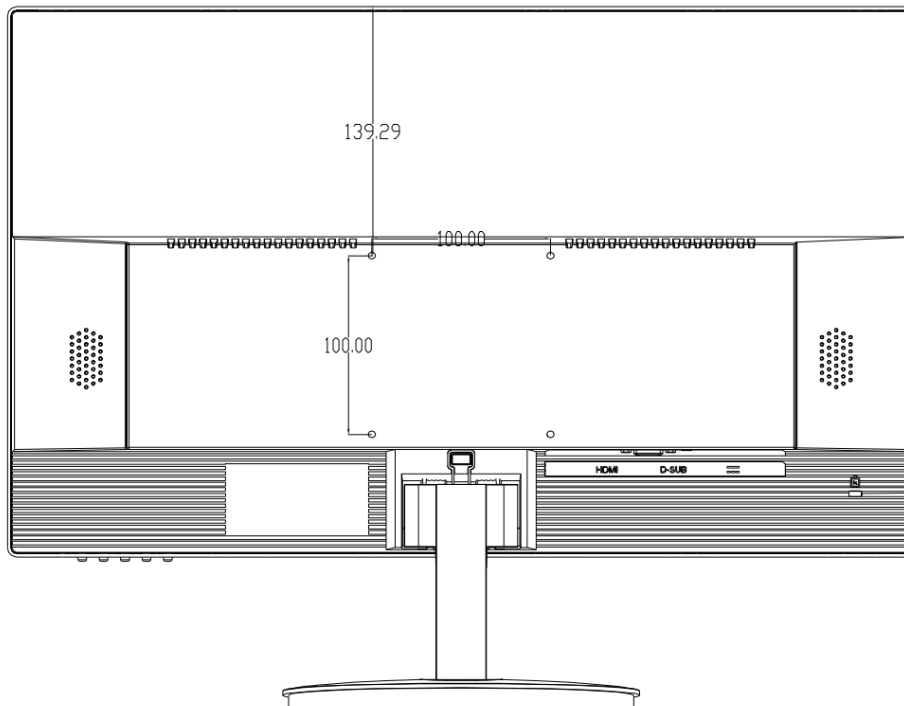

## Key Features

- True color display
- Resolution is up to at 1920\*1080
- Wide view of field:178°(H)/ 178°(V)
- Specific menu design, which is simple to operate
- Support 7\*24 working and lower power consumption
- Adaptively recognize signal
- VESA stand bracket
- Support multiply language

## Specifications

Model	MW3222-V
<b>Display</b>	
Display Type	LED Backlight
Screen Size	21.5"
Pixel Pitch(mm)	0.248*0.248
Max Resolution	1920*1080
Brightness	250 cd/m <sup>2</sup>
Contrast	3000:1
Response Time	5ms
color	16.7M
Viewing Angle	Horizontal 178°, Vertical 178°
<b>Interface</b>	
VGA	1
HDMI	1
Audio In	1
<b>Audio</b>	
Audio Input	1, 3.5 mm mini-jack
Speaker	2*1.5W
<b>OSD</b>	
Multi- Language	8 (English, France, Spanish, German ,Russia, Korea ,Japanese ,Simplified Chinese)
<b>Mounting</b>	
VESA	100mm*100mm
<b>General</b>	
Power supply	DC 12V, 2A
Consumption	≤22 W(on) ≤0.5 W(Standby)
Operation Temperature	0°C ~ 40 °C
Operating Humidity	20%~85% (No Condensation)
Storage Temperature	-20°C ~ 60°C
Storage Humidity	0%~90% (No Condensation)
Dimension (W*H*D)	508.02mm*307.9mm*40.1mm(No Pedestal) 508.02mm*392.87mm*200mm(With Pedestal)
Weight	Net Weight:2.3Kg Gross Weight:3.4Kg
<b>Accessory</b>	
Standard	HDMI cable, Adapter& power cable, Pedestal ,Quick Guide
Optional	Hanging bracket

Appearance

Dimensions