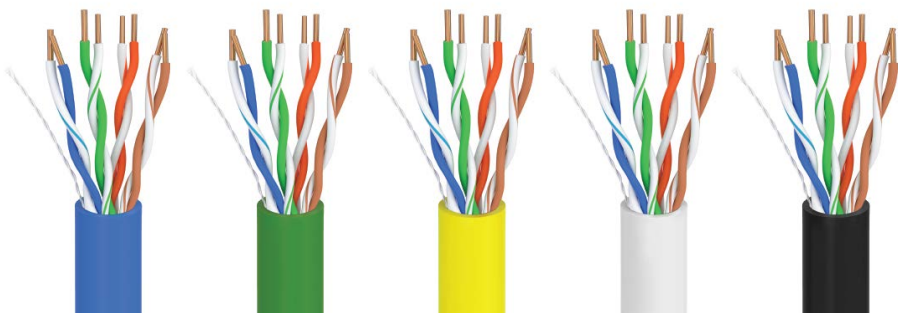

CAT5e Ethernet Bulk Cable

1000FT

Solid 24AWG Bare Copper Wire, UTP, 350MHz, CMR Riser Rated, UL Certified.

Cmple Ethernet cables are crafted from 100% pure bare copper wire, setting them apart from cables made with copper clad aluminum (CCA) wire. Always compliant with UL® Code 444 and National Electrical Code® (NEC®) TIA-568-D.2 fire and safety standards, these communication cables mandate

Solid & Durable:

Built with 24AWG pure copper wire, our CAT5E cables ensure superior performance and durability, offering enhanced conductivity compared to aluminum-clad (CCA) wires.

Safety Compliant:

Certified to global standards, including UL, ensuring safety, and reliability. Suitable for commercial installations within walls, risers, and diverse building spaces.

High-Speed Transmission:

Unlock exceptional data rates of up to 1 Gigabit at 24AWG and a bandwidth of up to 350MHz. Perfect for robust and high-speed network installations.

Enduring Performance

Our cables are shielded and strengthened to provide clear signals and prevent tangling, ensuring long-lasting performance.

Tangle & Twist-Free Packaging

REELEX® tangle-free technology ensures easy and smooth cable unwinding. Say goodbye to kinks and knots!

Available in DIFFERENT COLORS

Cmple offers a wide range of cable colors and lengths, expertly designed for installers to easily manage and streamline complex cable setups.