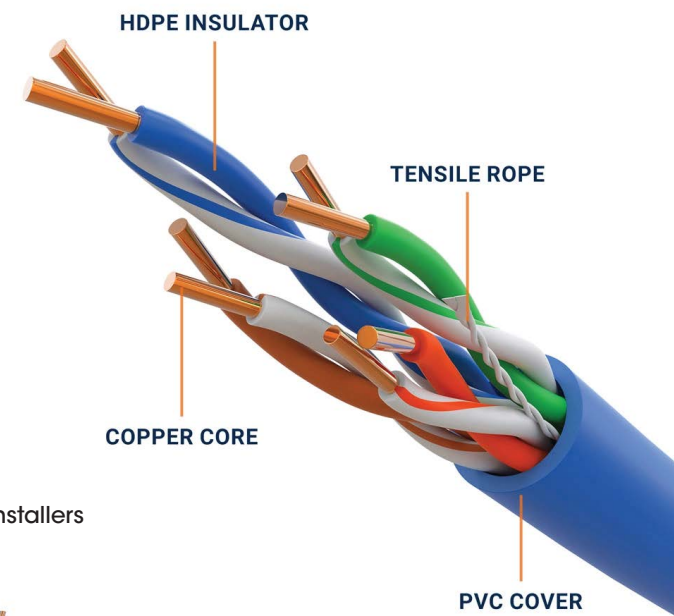

CAT5e Ethernet Bulk Cable

1000FT

Solid 24AWG Bare Copper Wire, UTP, 350MHz, CMR Riser Rated, UL Certified.

Cmple Ethernet cables are crafted from 100% pure bare copper wire, setting them apart from cables made with copper clad aluminum (CCA) wire. Always compliant with UL® Code 444 and National Electrical Code® (NEC®) TIA-568-D.2 fire and safety standards, these communication cables mandate

Solid & Durable:

Built with 24AWG pure copper wire, our CAT5E cables ensure superior performance and durability, offering enhanced conductivity compared to aluminum-clad (CCA) wires.

Safety Compliant:

Certified to global standards, including UL, ensuring safety, and reliability. Suitable for commercial installations within walls, risers, and diverse building spaces.

High-Speed Transmission:

Unlock exceptional data rates of up to 1 Gigabit at 24AWG and a bandwidth of up to 350MHz. Perfect for robust and high-speed network installations.

Enduring Performance

Our cables are shielded and strengthened to provide clear signals and prevent tangling, ensuring long-lasting performance.

Tangle & Twist-Free Packaging

REELEX® tangle-free technology ensures easy and smooth cable unwinding. Say goodbye to kinks and knots!

Available in DIFFERENT COLORS

Cmple offers a wide range of cable colors and lengths, expertly designed for installers to easily manage and streamline complex cable setups.